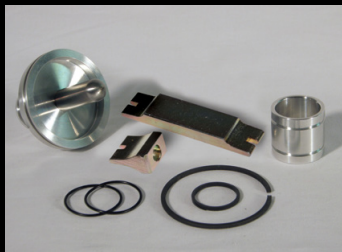

TAKE IT TO THE NEXT LEVEL

SUPER SERVOS

A MUST FOR ANY PERFORMANCE APPLICATION

- ✓ **Delivers improved timing and greater holding capacity**
- ✓ **Precision crafted from 6061-T6 billet aluminum**
- ✓ **Cost efficient boost in overall transmission performance**
- ✓ **Addresses specific shifting concerns and performance issues**
- ✓ **Made in the USA!**

AOD A+ SUPER SERVO (K011)

C6-R SUPER SERVO (K016)

AOD-E/4R70W SUPER SERVO (K085)

700-R4/4L60-E SUPER SERVO (K012)

4L60/4L60E SUPER SERVO (K034)

200-4R SUPER SERVO (K014)

727/518/618 SUPER SERVO (K080)

727/518/618 MAGNUM SUPER SERVO (K080-MAG)

727-518 REVERSE SUPER SERVO (K029)

A618/48RE REVERSE SUPER SERVO (K086)

SUPERIOR
TRANSMISSION PARTS, INC.
THE SIMPLE SOLUTION

VISIT OUR NEW INTERACTIVE WEBSITE:
www.superiortransmission.com

Facebook Superior Transmission Parts, Inc. Twitter superiortrans1