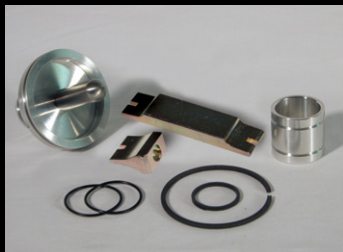

## A MUST FOR ANY PERFORMANCE APPLICATION

**ADD A+ SUPER SERVO (K011)**

**C6-R SUPER SERVO (K016)**

**AOD-E/4R70W SUPER SERVO (K085)**

**AODE-4R70W-4R75E OD SUPER SERVO COMBO w/ ADJUST-A-PIN™ (K0185)**

- ✓ Delivers improved timing and greater holding capacity
- ✓ Addresses specific shifting concerns and performance issues
- ✓ Made in the USA!

**700-R4/4L60-E SUPER SERVO (K012)**

**4L60/4L60E SUPER SERVO (K034)**

**200-4R SUPER SERVO (K014)**

**727/518/618 SUPER SERVO (K080)**

**727/518/618 MAGNUM SUPER SERVO (K080-MAG)**

**727-518 REVERSE SUPER SERVO (K029)**

**A618/48RE REVERSE SUPER SERVO (K086)**

**SUPERIOR**  
TRANSMISSION PARTS, INC.  
THE SIMPLE SOLUTION

VISIT OUR NEW INTERACTIVE WEBSITE:  
[www.superiortransmission.com](http://www.superiortransmission.com)