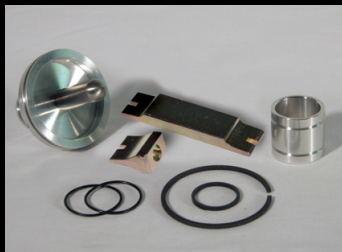

## A MUST FOR ANY PERFORMANCE APPLICATION

- ✓ Delivers improved timing and greater holding capacity
- ✓ Precision crafted from 6061-T6 billet aluminum
- ✓ Cost efficient boost in overall transmission performance
- ✓ Addresses specific shifting concerns and performance issues
- ✓ Made in the USA!

**AOD A+ SUPER SERVO (K011)**

**C6-R SUPER SERVO (K016)**

**AOD-E/4R70W SUPER SERVO (K085)**

**700-R4/4L60-E SUPER SERVO (K012)**

**4L60/4L60E SUPER SERVO (K034)**

**200-4R SUPER SERVO (K014)**

**727/518/618 SUPER SERVO (K080)**

**727/518/618 MAGNUM SUPER SERVO (K080-MAG)**

**727-518 REVERSE SUPER SERVO (K029)**

**A618/48RE REVERSE SUPER SERVO (K086)**

**SUPERIOR**  
TRANSMISSION PARTS, INC.  
THE SIMPLE SOLUTION

VISIT OUR NEW INTERACTIVE WEBSITE:  
[www.superiortransmission.com](http://www.superiortransmission.com)