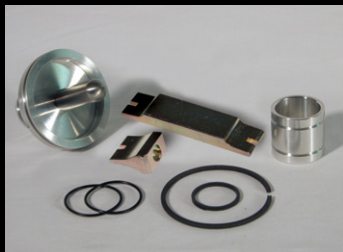

TAKE IT TO THE NEXT LEVEL

SUPER SERVOS

A MUST FOR ANY PERFORMANCE APPLICATION

ADD A+ SUPER SERVO (K011)

C6-R SUPER SERVO (K016)

AOD-E/4R70W SUPER SERVO (K085)

AODE-4R70W-4R75E OD SUPER SERVO COMBO w/ ADJUST-A-PIN™ (K0185)

- ✓ Delivers improved timing and greater holding capacity
- ✓ Addresses specific shifting concerns and performance issues
- ✓ Made in the USA!

700-R4/4L60-E SUPER SERVO (K012)

4L60/4L60E SUPER SERVO (K034)

200-4R SUPER SERVO (K014)

727/518/618 SUPER SERVO (K080)

727/518/618 MAGNUM SUPER SERVO (K080-MAG)

727-518 REVERSE SUPER SERVO (K029)

A618/48RE REVERSE SUPER SERVO (K086)

SUPERIOR
TRANSMISSION PARTS, INC.
THE SIMPLE SOLUTION